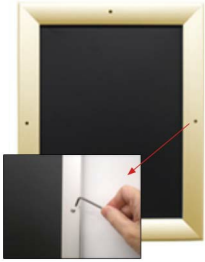

- Snap Lock Poster Frames with Security Screws + Allen Key Tool
- **Fits Posters 8x10**
- Wall Mount Poster Display Frames and Sign Holders
- Quick-Changing, **all 4 frame rails snap-open for easy poster changes**
- Front Loading Frame for posters and other signage
- Snap Frame Profile: 1 1/4" Wide
- Narrow profile offers 1" overall off the wall depth
- **Accepts 2 Printed Thicknesses: 3/8" & 1/2"**
- Viewable Area: Moulding overlaps poster insert by 3/8" all around
- **(9) Aluminum snap frame finishes available**
- **1/2" Silver Aluminum bottom frame rail is exposed from side view**

for all frame colors selected

- .040 Backing Board: Thin, durable backer board for 3/8" thick poster only
- .020 clear PETG overlay is included to protect thick poster insert (3/8" Only)
- **Allen Wrench Tool is included to help remove and secure your inserts.**
- SwingSnap poster frames can mount either **Portrait or Landscape**
- Installs Easily: Punched holes in frame allow for easy surface mounting
- Hanging hardware included

Mounted Graphic Details

3/8" Mounted Graphic Insert

All frames will include a .040 Black Backer Board
All frames will include a .020 Clear Overlay

1/2" MAX Mounted Graphic Insert

.040 Black Backer Board **NOT INCLUDED** (can not fit)
.020 Clear Overlay **NOT INCLUDED** (can not fit)

Customize your Snap Frames

- **Customize Security Screw Extra Deep Poster Snap Frames 8 x 10!**
- If you request a larger size Snap Frame FULLY ASSEMBLED,

please call for a shipping quote.

For Mounted Posters