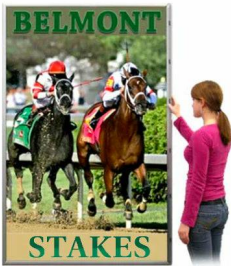

## 24x96 Large Frame Snap Open Front Loading Poster Snap Frames (1 1/4" Profile for MOUNTED GRAPHICS)

FOR CURRENT PRICING, VISIT THE ID # LISTED ABOVE  
FREE SHIPPING

### Product Details

- Extra Large, Snap Open Metal 24x96 Poster Snap Frame
- Quick-Changing, all 4 frame rails snap-open for easy poster changes
- Front Loading Frame for 24x96 posters and other signage
- Snap Frame Profile: 1 1/4" Wide
- Narrow profile offers 11/16" overall off the wall depth
- **Accepts 3 Printed Thicknesses: 1/8" | 3/16" | 1/4"**
- Viewable Area: Moulding overlaps poster insert by 3/8" all around
- (8) Aluminum snap frame finishes available
- **.040 Backing Board: Thin backer board provides rigidity for your poster**
- **.020 clear PETG overlay is included to protect your poster insert**
- No Tools! All four frame sides snap-open easily by hand
- SwingSnap poster frames can mount either **Portrait or Landscape**
- Installs Easily: Punched holes in frame allow for easy surface mounting
- Mounting hardware (screws) are included
- Call For Custom Snap Frame Sizes: Large or Small Poster Displays