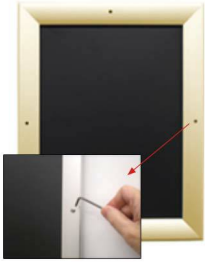

EXTRA-DEEP 12x24 Poster Snap Frames with Security Screws (for MOUNTED GRAPHICS)

FOR CURRENT PRICING, VISIT THE ID # LISTED ABOVE
FREE SHIPPING

Product Details

***ALL 4 FRAME SIDES HAVE A SECURITY SCREW PLACED INTO THE CENTER OF EACH FRAME RAIL. THESE SCREWS SECURE THE SAFETY OF YOUR 12x24 POSTING AND PREVENT ANY TAMPERING.**

- Snap Lock Poster Frames with Security Screws + Allen Key Tool
- **Fits Posters 12x24**
- Wall Mount Poster Display Frames and Sign Holders
- Quick-Changing, **all 4 frame rails snap-open for easy poster changes**
- Front Loading Frame for posters and other signage
- Snap Frame Profile: 1 1/4" Wide
- Narrow profile offers 1" overall off the wall depth
- **Accepts 2 Printed Thicknesses: 3/8" & 1/2"**
- Viewable Area: Moulding overlaps poster insert by 3/8" all around
- **(8) Aluminum snap frame finishes available**
- **1/2" Silver Aluminum bottom frame rail is exposed from side view**

for all frame colors selected

- .040 Backing Board: Thin, durable backer board for 3/8" thick poster only
- .020 clear PETG overlay is included to protect thick poster insert (3/8" Only)
- **Allen Wrench Tool is included to help remove and secure your inserts**
- SwingSnap poster frames can mount either **Portrait or Landscape**
- Installs Easily: Punched holes in frame allow for easy surface mounting
- Hanging hardware included