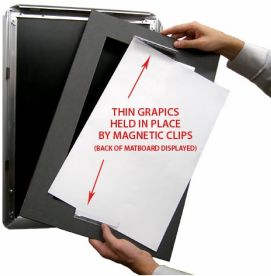

Designer Snap Frames for Posters 20x30 (2" Wide Matboard)

FOR CURRENT PRICING, VISIT THE ID # LISTED ABOVE

2" VIEWABLE
MATBOARD

Product Details

- 20x30 Aluminum Snap Frame with 2" Matboard Border
- Poster snap frames 20 x 30 ships **fully assembled**
- Quick-Changing, all 4 frame rails snap-open for easy poster changes
- Holds 20x30 poster or sign
- Snap Frame Profile: 1 1/4" Wide
- Narrow profile offers 11/16" overall off the wall depth
- Accepts printed material up to 1/16" thick
- (9) Aluminum snap frame finishes available
- .040 Backing Board: Thin, durable backer board provides rigidity for your poster
- .020 clear PETG overlay is included to protect your poster insert
- No Tools! All four frame sides snap-open easily by hand
- SwingSnap poster frames can mount either **Portrait or Landscape**
- Installs Easily: Punched holes in frame allow for easy surface mounting
- Hanging hardware (screws) are included

- All Snap Poster Frames Shipped **ASSEMBLED**
- Designer snap-open sign frames are for **INDOOR USE ONLY**

Matboards Create Numerous Benefits

- The 2" wide Mat Border provides an upscale touch to your 20 x 30 poster insert with greater impact.
- Re-Printing of smaller size inserts will have cost savings.
- You can change your Mat Border colors anytime, and create an entire new look for your interior.

Matboard Details

- 2" Viewable Mat Border
- Matboard Overlaps 20x30 Poster by 1" ALL AROUND
- (24) Beveled Matboard Colors Available
- Magnetic Clamps are placed onto the back of the Matboard

to secure your thin poster, graphic or image in place.