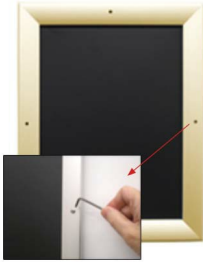

EXTRA LARGE - EXTRA DEEP 60x72 Poster Snap Frames with Security Screws (for MOUNTED GRAPHICS)

FOR CURRENT PRICING, VISIT THE ID # LISTED ABOVE
FREE SHIPPING

Product Details

***ALL 4 FRAME SIDES HAVE A SECURITY SCREW PLACED INTO THE CENTER OF EACH FRAME RAIL. THESE SCREWS SECURE THE SAFETY OF YOUR 60 x 72 POSTING AND PREVENT ANY TAMPERING.**

- Extra Large Security Snap Frames for **60x72 Mounted Graphics**
- Quick-Changing, all 4 frame rails snap-open for easy poster changes
- Front Loading Frame for 60x72 posters and other signage
- Snap Frame Profile: 1 1/4" Wide
- **Narrow profile offers 1" overall off the wall depth**
- **Accepts 2 Printed Thicknesses: 3/8" & 1/2"**
- Viewable Area: Moulding overlaps poster insert by 3/8" all around
- **(9) Aluminum snap frame finishes available**
- **1/2" Silver bottom frame rail is exposed from side view for all frame**

colors selected

- **Allen Wrench Tool is included to remove and secure your inserts**
- SwingSnap poster frames can mount either **Portrait or Landscape**
- Installs Easily: Punched holes in frame allow for easy surface mounting
- Hanging hardware (screws) included