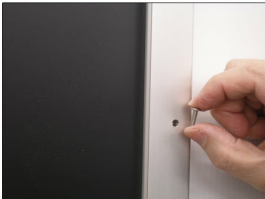

EXTRA LARGE - EXTRA DEEP 60x72 Poster Snap Frames with Security Screws (for MOUNTED GRAPHICS)

FOR CURRENT PRICING, VISIT THE ID # LISTED ABOVE
FREE SHIPPING

Product Details

***ALL 4 FRAME SIDES HAVE A SECURITY SCREW PLACED INTO THE CENTER OF EACH FRAME RAIL. THESE SCREWS SECURE THE SAFETY OF YOUR 60 x 72 POSTING AND PREVENT ANY TAMPERING.**

- Extra Large Security Snap Frames for **60x72 Mounted Graphics**
- Quick-Changing, all 4 frame rails snap-open for easy poster changes
- Front Loading Frame for 60x72 posters and other signage
- Snap Frame Profile: 1 1/4" Wide
- **Narrow profile offers 1" overall off the wall depth**
- **Accepts 2 Printed Thicknesses: 3/8" & 1/2"**
- Viewable Area: Moulding overlaps poster insert by 3/8" all around
- **(9) Aluminum snap frame finishes available**
- **1/2" Silver bottom frame rail is exposed from side view for all frame**

colors selected

- **Allen Wrench Tool is included to remove and secure your inserts**
- SwingSnap poster frames can mount either **Portrait or Landscape**
- Installs Easily: Punched holes in frame allow for easy surface mounting
- Hanging hardware (screws) included

EXTRA LARGE - EXTRA DEEP Security Snap Frames 60x72 Ship UNASSEMBLED

- Aluminum snap-open displays are for **INDOOR** or ****OUTDOOR** use

**Make sure you laminate your insert material if going outdoors
**Poster Snap Frames are weather resistant...not water-proof