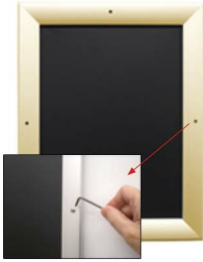

for all frame colors selected

- .040 Backing Board: Thin, durable backer board for 3/8" thick poster only
- .020 clear PETG overlay is included to protect thick poster insert (3/8" Only)
- **Allen Wrench Tool is included to help remove and secure your inserts.**
- SwingSnap poster frames can mount either **Portrait or Landscape**
- Installs Easily: Punched holes in frame allow for easy surface mounting
- Hanging hardware included

- Aluminum snap-open displays are for **INDOOR** or ****OUTDOOR** use

****Make sure you laminate your insert material if going outdoors**
****Poster Snap Frames are weather resistant...not water-proof**

Mounted Graphic Details

3/8" Mounted Graphic Insert

All frames will include a .040 Black Backer Board
All frames will include a .020 Clear Overlay

1/2" MAX Mounted Graphic Insert

.040 Black Backer Board **NOT INCLUDED** (can not fit)
.020 Clear Overlay **NOT INCLUDED** (can not fit)

Customize your Snap Frames

- **Customize Security Screw Extra Deep Poster Snap Frames 12 x 20!**
- If you request a larger size Snap Frame FULLY ASSEMBLED,

please call for a shipping quote.

For Mounted Posters