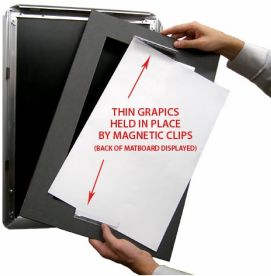

Product Details

- 14x22 Aluminum Snap Frame with 4" Matboard Border
- Poster snap frames 14 x 22 ships **fully assembled**
- Quick-Changing, all 4 frame rails snap-open for easy poster changes
- Holds 14x22 poster or sign
- Snap Frame Profile: 1 1/4" Wide
- Narrow profile offers 11/16" overall off the wall depth
- Accepts printed material up to 1/16" thick
- (9) Aluminum snap frame finishes available
- .040 Backing Board: Thin, durable backer board provides rigidity for your poster
- .020 clear PETG overlay is included to protect your poster insert
- No Tools! All four frame sides snap-open easily by hand
- SwingSnap poster frames can mount either **Portrait or Landscape**
- Installs Easily: Punched holes in frame allow for easy surface mounting
- Hanging hardware (screws) are included

- All Snap Poster Frames Shipped **ASSEMBLED**
- Designer snap-open sign frames are for **INDOOR USE ONLY**

Matboards Create Numerous Benefits

- The 4" wide Mat Border provides an upscale touch to your 14 x 22 poster insert with greater impact.
- Re-Printing of smaller size inserts will have cost savings.
- You can change your Mat Border colors anytime, and create an entire new look for your interior.

Matboard Details

- 4" Viewable Mat Border
- Matboard Overlaps Poster by 1" ALL AROUND
- (24) Beveled Matboard Colors Available
- Magnetic Clamps are placed onto the back of the Matboard

to secure your thin poster, graphic or image in place.

See Instruction Sheets ICON (above) for further details.

- Magnetic Clamps are will secure up to 1/16" insert thickness

Custom your Snap Frame

- **Call for Custom Designer SwingSnap Poster Snap Frames!**
- Any Matboard Border Size is Available
- Multiple Matboard Openings are Available
- 100+ Matboard Colors to Choose
- Powdercoat Snap Frame Finishes Available

[MATTE INSTRUCTIONS](#)

[ORDER CUSTOM MATTES](#)

[ABOUT SNAP FRAMES](#)

[MOUNTING INSTRUCTIONS](#)