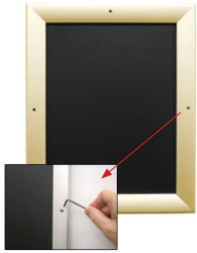

20 x 24 Poster Snap Frame SwingSnaps (with Security Screws)

FOR CURRENT PRICING, VISIT THE ID # LISTED ABOVE
FREE SHIPPING

Product Details

***ALL 4 FRAME SIDES HAVE A SECURITY SCREW PLACED INTO THE CENTER OF EACH FRAME RAIL. THESE SCREWS SECURE THE SAFETY OF YOUR POSTING AND PREVENT ANY TAMPERING.**

- 20x24 Quick-Changing, all 4 frame rails snap-open for easy poster changes
- Fits 20 x 24 Posters
- Front Loading Frame for 20x24 posters and other signage
- Snap Frame Profile: 1 1/4" Wide
- Narrow profile offers 11/16" overall off the wall depth
- Accepts printed material up to 1/16" thick
- Viewable Area: Moulding overlaps poster insert by 3/8" all around
- (9) Aluminum snap frame finishes available
- .040 Backing Board: Thin, durable backer board provides rigidity for your poster
- .020 clear PETG overlay is included to protect your poster insert
- **Allen Wrench Tool is included to help remove and secure your inserts.**
- SwingSnap poster frames can mount either Portrait or Landscape
- Installs Easily: Punched holes in frame allow for easy surface mounting
- Hanging hardware is included

- Aluminum snap-open displays are for **INDOOR** or ****OUTDOOR** use

****Make sure you laminate your insert material if going outdoors**
****Poster Snap Frames are weather resistant...not water-proof**