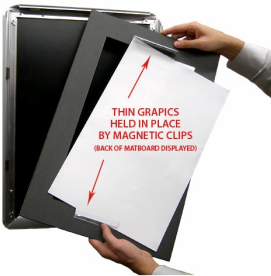

Product Details

- 27x41 Aluminum Snap Frame with 4" Matboard Border
- Poster snap frames 27 x 41 ships **fully assembled**
- Quick-Changing, all 4 frame rails snap-open for easy poster changes
- Holds 27x41 poster or sign
- Snap Frame Profile: 1 1/4" Wide
- Narrow profile offers 11/16" overall off the wall depth
- Accepts printed material up to 1/16" thick
- (9) Aluminum snap frame finishes available
- .040 Backing Board: Thin, durable backer board provides rigidity for your poster
- .020 clear PETG overlay is included to protect your poster insert
- No Tools! All four frame sides snap-open easily by hand
- SwingSnap poster frames can mount either **Portrait or Landscape**
- Installs Easily: Punched holes in frame allow for easy surface mounting
- Hanging hardware (screws) are included

- All Snap Poster Frames Shipped **ASSEMBLED**
- Designer snap-open sign frames are for **INDOOR USE ONLY**

Matboards Create Numerous Benefits

- The 4" wide Mat Border provides an upscale touch to your 27 x 41 poster insert with greater impact.
- Re-Printing of smaller size inserts will have cost savings.
- You can change your Mat Border colors anytime, and create an entire new look for your interior.

Matboard Details

- 4" Viewable Mat Border
- Matboard Overlaps Poster by 1" ALL AROUND
- (24) Beveled Matboard Colors Available
- Magnetic Clamps are placed onto the back of the Matboard

to secure your thin poster, graphic or image in place.

See Instruction Sheets ICON (above) for further details.

- Magnetic Clamps are will secure up to 1/16" insert thickness

Custom your Snap Frame

- **Call for Custom Designer SwingSnap Poster Snap Frames!**
- Any Matboard Border Size is Available
- Multiple Matboard Openings are Available
- 100+ Matboard Colors to Choose
- Powdercoat Snap Frame Finishes Available

[MATTE INSTRUCTIONS](#)

[ORDER CUSTOM MATTES](#)

[ABOUT SNAP FRAMES](#)

[MOUNTING INSTRUCTIONS](#)