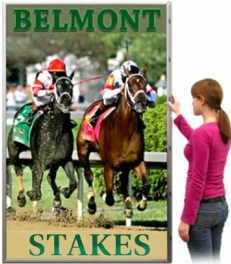

36x96 Large Frame Snap Open Front Loading Poster Snap Frames (1 1/4" Profile for MOUNTED GRAPHICS)

FOR CURRENT PRICING, VISIT THE ID # LISTED ABOVE
FREE SHIPPING

Product Details

- Extra Large, Snap Open Metal 36x96 Poster Snap Frame
- Quick-Changing, all 4 frame rails snap-open for easy poster changes
- Front Loading Frame for 36x96 posters and other signage
- Snap Frame Profile: 1 1/4" Wide
- Narrow profile offers 11/16" overall off the wall depth
- **Accepts 3 Printed Thicknesses: 1/8" | 3/16" | 1/4"**
- Viewable Area: Moulding overlaps poster insert by 3/8" all around
- (9) Aluminum snap frame finishes available
- **.040 Backing Board: Thin backer board provides rigidity for your poster**
- **.020 clear PETG overlay is included to protect your poster insert**
- No Tools! All four frame sides snap-open easily by hand
- SwingSnap poster frames can mount either **Portrait or Landscape**
- Installs Easily: Punched holes in frame allow for easy surface mounting
- Mounting hardware (screws) are included
- Call For Custom Snap Frame Sizes: Large or Small Poster Displays