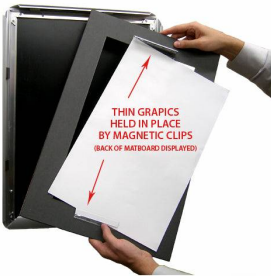

Designer Snap Frames for Posters 17x23 (3" Wide Matboard)

FOR CURRENT PRICING, VISIT THE ID # LISTED ABOVE

3" VIEWABLE
MATBOARD

Product Details

- 17x23 Aluminum Snap Frame with 3" Matboard Border
- Poster snap frames 17 x 23 ships **fully assembled**
- Quick-Changing, all 4 frame rails snap-open for easy poster changes
- Holds 17x23 poster or sign
- Snap Frame Profile: 1 1/4" Wide
- Narrow profile offers 11/16" overall off the wall depth
- Accepts printed material up to 1/16" thick
- (8) Aluminum snap frame finishes available
- .040 Backing Board: Thin, durable backer board provides rigidity for your poster
- .020 clear PETG overlay is included to protect your poster insert
- No Tools! All four frame sides snap-open easily by hand
- SwingSnap poster frames can mount either **Portrait or Landscape**
- Installs Easily: Punched holes in frame allow for easy surface mounting
- Hanging hardware (screws) are included

- All Snap Poster Frames Shipped **ASSEMBLED**
- Designer snap-open sign frames are for **INDOOR USE ONLY**

Matboards Create Numerous Benefits

- The 3" wide Mat Border provides an upscale touch to your 17 x 23 poster insert with greater impact.
- Re-Printing of smaller size inserts will have cost savings.
- You can change your Mat Border colors anytime, and create an entire new look for your interior.