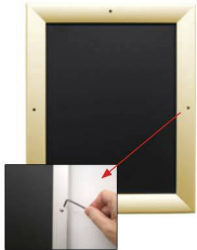

## 20 x 20 Poster Snap Frame SwingSnaps (with Security Screws)

FOR CURRENT PRICING, VISIT THE ID # LISTED ABOVE  
FREE SHIPPING

### Product Details

**\*ALL 4 FRAME SIDES HAVE A SECURITY SCREW PLACED INTO THE CENTER OF EACH FRAME RAIL. THESE SCREWS SECURE THE SAFETY OF YOUR POSTING AND PREVENT ANY TAMPERING.**

- 20x20 Quick-Changing, all 4 frame rails snap-open for easy poster changes
- Fits 20 x 20 Posters
- Front Loading Frame for 20x20 posters and other signage
- Snap Frame Profile: 1 1/4" Wide
- Narrow profile offers 11/16" overall off the wall depth
- Accepts printed material up to 1/16" thick
- Viewable Area: Moulding overlaps poster insert by 3/8" all around
- (9) Aluminum snap frame finishes available
- .040 Backing Board: Thin, durable backer board provides rigidity for your poster
- .020 clear PETG overlay is included to protect your poster insert
- **Allen Wrench Tool is included to help remove and secure your inserts.**
- SwingSnap poster frames can mount either **Portrait or Landscape**
- Installs Easily: Punched holes in frame allow for easy surface mounting
- Hanging hardware is included

- Aluminum snap-open displays are for **INDOOR** or **\*\*OUTDOOR** use

**\*\*Make sure you laminate your insert material if going outdoors**  
**\*\*Poster Snap Frames are weather resistant...not water-proof**