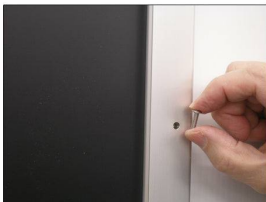

Model	Insert Size	Overall Size	Viewable Area	Ships Via	Shipping Wt	How is Frame Shipped?
SSMCSS-2020	20" x 20"	21 3/4" x 21 3/4"	19 1/4" x 19 1/4"	UPS	7	Assembled