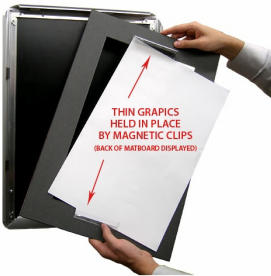

Designer Snap Frames for Posters 30x40 (3" Wide Matboard)

FOR CURRENT PRICING, VISIT THE ID # LISTED ABOVE

3" VIEWABLE
MATBOARD

Product Details

- 30x40 Aluminum Snap Frame with 3" Matboard Border
- Poster snap frames 30 x 40 ships **fully assembled**
- Quick-Changing, all 4 frame rails snap-open for easy poster changes
- Holds 30x40 poster or sign
- Snap Frame Profile: 1 1/4" Wide
- Narrow profile offers 11/16" overall off the wall depth
- Accepts printed material up to 1/16" thick
- (9) Aluminum snap frame finishes available
- .040 Backing Board: Thin, durable backer board provides rigidity for your poster
- .020 clear PETG overlay is included to protect your poster insert
- No Tools! All four frame sides snap-open easily by hand
- SwingSnap poster frames can mount either **Portrait or Landscape**
- Installs Easily: Punched holes in frame allow for easy surface mounting
- Hanging hardware (screws) are included

- All Snap Poster Frames Shipped **ASSEMBLED**
- Designer snap-open sign frames are for **INDOOR USE ONLY**

Matboards Create Numerous Benefits

- The 3" wide Mat Border provides an upscale touch to your 30 x 40 poster insert with greater impact.
- Re-Printing of smaller size inserts will have cost savings.
- You can change your Mat Border colors anytime, and create an entire new look for your interior.

Matboard Details

- 3" Viewable Mat Border
- Matboard Overlaps 30x40 Poster by 1" ALL AROUND
- (24) Beveled Matboard Colors Available
- Magnetic Clamps are placed onto the back of the Matboard

to secure your thin poster, graphic or image in place.