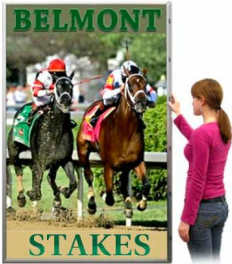

48x84 Large Frame Snap Open Front Loading Poster Snap Frames (1 1/4" Profile for MOUNTED GRAPHICS)

FOR CURRENT PRICING, VISIT THE ID # LISTED ABOVE
FREE SHIPPING

Product Details

- Extra Large, Snap Open Metal 48x84 Poster Snap Frame
- Quick-Changing, all 4 frame rails snap-open for easy poster changes
- Front Loading Frame for 48x84 posters and other signage
- Snap Frame Profile: 1 1/4" Wide
- Narrow profile offers 11/16" overall off the wall depth
- **Accepts 3 Printed Thicknesses: 1/8" | 3/16" | 1/4"**
- Viewable Area: Moulding overlaps poster insert by 3/8" all around
- (8) Aluminum snap frame finishes available
- **.040 Backing Board: Thin backer board provides rigidity for your poster**
- **.020 clear PETG overlay is included to protect your poster insert**
- No Tools! All four frame sides snap-open easily by hand
- SwingSnap poster frames can mount either **Portrait or Landscape**
- Installs Easily: Punched holes in frame allow for easy surface mounting
- Mounting hardware (screws) are included
- Call For Custom Snap Frame Sizes: Large or Small Poster Displays