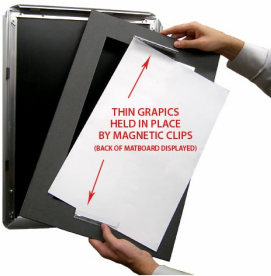

Designer Snap Frames for Posters 27x40 (2" Wide Matboard)

FOR CURRENT PRICING, VISIT THE ID # LISTED ABOVE

Product Details

- 27x40 Aluminum Snap Frame with 2" Matboard Border
- Poster snap frames 27 x 40 ships **fully assembled**
- Quick-Changing, all 4 frame rails snap-open for easy poster changes
- Holds 27x40 poster or sign
- Snap Frame Profile: 1 1/4" Wide
- Narrow profile offers 11/16" overall off the wall depth
- Accepts printed material up to 1/16" thick
- (9) Aluminum snap frame finishes available
- .040 Backing Board: Thin, durable backer board provides rigidity for your poster
- .020 clear PETG overlay is included to protect your poster insert
- No Tools! All four frame sides snap-open easily by hand
- SwingSnap poster frames can mount either **Portrait or Landscape**
- Installs Easily: Punched holes in frame allow for easy surface mounting
- Hanging hardware (screws) are included

Matboard Details

- 2" Viewable Mat Border
- Matboard Overlaps 27x40 Poster by 1" ALL AROUND
- (24) Beveled Matboard Colors Available
- Magnetic Clamps are placed onto the back of the Matboard

to secure your thin poster, graphic or image in place.

See Instruction Sheets ICON (above) for further details.

- Magnetic Clamps are will secure up to 1/16" insert thickness

Custom your Snap Frame

- **Call to customize Designer SwingSnap Poster Snap Frames!**
- Any Matboard Border Size is Available
- Multiple Matboard Openings are Available
- 100+ Matboard Colors to Choose
- Powdercoat Snap Frame Finishes Available

[MATTE INSTRUCTIONS](#)

[ORDER CUSTOM MATTES](#)

[ABOUT SNAP FRAMES](#)

[MOUNTING INSTRUCTIONS](#)

2" VIEWABLE
MATBOARD

Model	Insert Size	Overall Size	Viewable Area	Ships Via	Shipping Wt	How is Frame Shipped?
SSMCMAT2-2740	27" x 40"	31 1/2" x 44 1/2"	25" x 38"	FedEx	16	Assembled