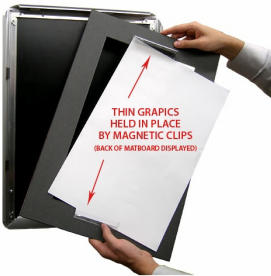

Designer Snap Frames for Posters 16x16 (3" Wide Matboard)

FOR CURRENT PRICING, VISIT THE ID # LISTED ABOVE

3" VIEWABLE
MATBOARD

Product Details

- 16x16 Aluminum Snap Frame with 3" Matboard Border
- Poster snap frames 16 x 16 ships **fully assembled**
- Quick-Changing, all 4 frame rails snap-open for easy poster changes
- Holds 16x16 poster or sign
- Snap Frame Profile: 1 1/4" Wide
- Narrow profile offers 11/16" overall off the wall depth
- Accepts printed material up to 1/16" thick
- (9) Aluminum snap frame finishes available
- .020 clear PETG overlay is included to protect your poster insert
- No Tools! All four frame sides snap-open easily by hand
- SwingSnap poster frames can mount either **Portrait or Landscape**
- Installs Easily: Punched holes in frame allow for easy surface mounting
- Hanging hardware (screws) are included

- All Snap Poster Frames Shipped **ASSEMBLED**
- Designer snap-open sign frames are for **INDOOR USE ONLY**

Matboards Create Numerous Benefits

- The 3" wide Mat Border provides an upscale touch to your 16 x 16 poster insert with greater impact.
- Re-Printing of smaller size inserts will have cost savings.
- You can change your Mat Border colors anytime, and create an entire new look for your interior.

Matboard Details

- 3" Viewable Mat Border
- Matboard Overlaps 16x16 Poster by 1" ALL AROUND
- (24) Beveled Matboard Colors Available
- Magnetic Clamps are placed onto the back of the Matboard

to secure your thin poster, graphic or image in place.