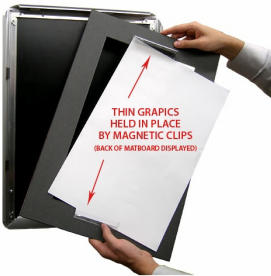

Product Details

- 24x30 Aluminum Snap Frame with 4" Matboard Border
- Poster snap frames 24 x 30 ships **fully assembled**
- Quick-Changing, all 4 frame rails snap-open for easy poster changes
- Holds 24x30 poster or sign
- Snap Frame Profile: 1 1/4" Wide
- Narrow profile offers 11/16" overall off the wall depth
- Accepts printed material up to 1/16" thick
- (9) Aluminum snap frame finishes available
- .040 Backing Board: Thin, durable backer board provides rigidity for your poster
- .020 clear PETG overlay is included to protect your poster insert
- No Tools! All four frame sides snap-open easily by hand
- SwingSnap poster frames can mount either **Portrait or Landscape**
- Installs Easily: Punched holes in frame allow for easy surface mounting
- Hanging hardware (screws) are included

- All Snap Poster Frames Shipped **ASSEMBLED**
- Designer snap-open sign frames are for **INDOOR USE ONLY**

Matboards Create Numerous Benefits

- The 4" wide Mat Border provides an upscale touch to your 24 x 30 poster insert with greater impact.
- Re-Printing of smaller size inserts will have cost savings.
- You can change your Mat Border colors anytime, and create an entire new look for your interior.

Matboard Details

- 4" Viewable Mat Border
- Matboard Overlaps Poster by 1" ALL AROUND
- (24) Beveled Matboard Colors Available
- Magnetic Clamps are placed onto the back of the Matboard

to secure your thin poster, graphic or image in place.
See Instruction Sheets ICON (above) for further details.

- Magnetic Clamps are will secure up to 1/16" insert thickness

Custom your Snap Frame

- **Call for Custom Designer SwingSnap Poster Snap Frames!**
- Any Matboard Border Size is Available
- Multiple Matboard Openings are Available
- 100+ Matboard Colors to Choose
- Powdercoat Snap Frame Finishes Available

[MATTE INSTRUCTIONS](#)

[ORDER CUSTOM MATTES](#)

[ABOUT SNAP FRAMES](#)

[MOUNTING INSTRUCTIONS](#)