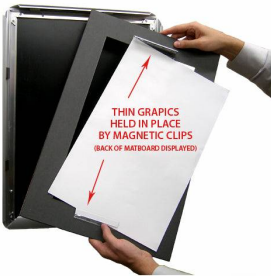

## Designer Snap Frames for Posters 18x18 (3" Wide Matboard)

FOR CURRENT PRICING, VISIT THE ID # LISTED ABOVE

3" VIEWABLE  
MATBOARD

### Product Details

- 18x18 Aluminum Snap Frame with 3" Matboard Border
- Poster snap frames 18 x 18 ships **fully assembled**
- Quick-Changing, all 4 frame rails snap-open for easy poster changes
- Holds 18x18 poster or sign
- Snap Frame Profile: 1 1/4" Wide
- Narrow profile offers 11/16" overall off the wall depth
- Accepts printed material up to 1/16" thick
- (8) Aluminum snap frame finishes available
- .040 Backing Board: Thin, durable backer board provides rigidity for your poster
- .020 clear PETG overlay is included to protect your poster insert
- No Tools! All four frame sides snap-open easily by hand
- SwingSnap poster frames can mount either **Portrait or Landscape**
- Installs Easily: Punched holes in frame allow for easy surface mounting
- Hanging hardware (screws) are included

- All Snap Poster Frames Shipped **ASSEMBLED**
- Designer snap-open sign frames are for **INDOOR USE ONLY**

### Matboards Create Numerous Benefits

- The 3" wide Mat Border provides an upscale touch to your 18 x 18 poster insert with greater impact.
- Re-Printing of smaller size inserts will have cost savings.
- You can change your Mat Border colors anytime, and create an entire new look for your interior.