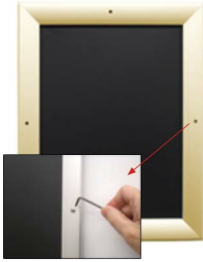

## EXTRA-DEEP 12x18 Poster Snap Frames with Security Screws (for MOUNTED GRAPHICS)

FOR CURRENT PRICING, VISIT THE ID # LISTED ABOVE  
FREE SHIPPING

### Product Details

**\*ALL 4 FRAME SIDES HAVE A SECURITY SCREW PLACED INTO THE CENTER OF EACH FRAME RAIL. THESE SCREWS SECURE THE SAFETY OF YOUR 12x18 POSTING AND PREVENT ANY TAMPERING.**

- Snap Lock Poster Frames with Security Screws + Allen Key Tool
- **Fits Posters 12x18**
- Wall Mount Poster Display Frames and Sign Holders
- Quick-Changing, **all 4 frame rails snap-open for easy poster changes**
- Front Loading Frame for posters and other signage
- Snap Frame Profile: 1 1/4" Wide
- Narrow profile offers 1" overall off the wall depth
- **Accepts 2 Printed Thicknesses: 3/8" & 1/2"**
- Viewable Area: Moulding overlaps poster insert by 3/8" all around
- **(9) Aluminum snap frame finishes available**
- **1/2" Silver Aluminum bottom frame rail is exposed from side view**

for all frame colors selected

- .040 Backing Board: Thin, durable backer board for 3/8" thick poster only
- .020 clear PETG overlay is included to protect thick poster insert (3/8" Only)
- **Allen Wrench Tool is included to help remove and secure your inserts.**
- SwingSnap poster frames can mount either **Portrait or Landscape**
- Installs Easily: Punched holes in frame allow for easy surface mounting
- Hanging hardware included