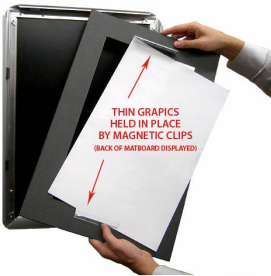

Designer Snap Frames for Posters 24x48 (2" Wide Matboard)

FOR CURRENT PRICING, VISIT THE ID # LISTED ABOVE

2" VIEWABLE
MATBOARD

Product Details

- 24x48 Aluminum Snap Frame with 2" Matboard Border
- Poster snap frames 24 x 48 ships **fully assembled**
- Quick-Changing, all 4 frame rails snap-open for easy poster changes
- Holds 24x48 poster or sign
- Snap Frame Profile: 1 1/4" Wide
- Narrow profile offers 11/16" overall off the wall depth
- Accepts printed material up to 1/16" thick
- (9) Aluminum snap frame finishes available
- .040 Backing Board: Thin, durable backer board provides rigidity for your poster
- .020 clear PETG overlay is included to protect your poster insert
- No Tools! All four frame sides snap-open easily by hand
- SwingSnap poster frames can mount either **Portrait or Landscape**
- Installs Easily: Punched holes in frame allow for easy surface mounting
- Hanging hardware (screws) are included

- All Snap Poster Frames Shipped **ASSEMBLED**
- Designer snap-open sign frames are for **INDOOR USE ONLY**

Matboards Create Numerous Benefits

- The 2" wide Mat Border provides an upscale touch to your 24 x 48 poster insert with greater impact.
- Re-Printing of smaller size inserts will have cost savings.
- You can change your Mat Border colors anytime, and create an entire new look for your interior.