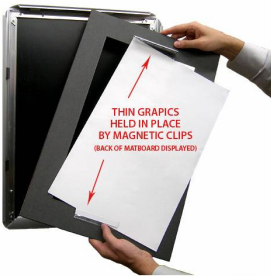

Designer Snap Frames for Posters 22x34 (3" Wide Matboard)

FOR CURRENT PRICING, VISIT THE ID # LISTED ABOVE

3" VIEWABLE
MATBOARD

Product Details

- 22x34 Aluminum Snap Frame with 3" Matboard Border
- Poster snap frames 22 x 34 ships **fully assembled**
- Quick-Changing, all 4 frame rails snap-open for easy poster changes
- Holds 22x34 poster or sign
- Snap Frame Profile: 1 1/4" Wide
- Narrow profile offers 11/16" overall off the wall depth
- Accepts printed material up to 1/16" thick
- (8) Aluminum snap frame finishes available
- .040 Backing Board: Thin, durable backer board provides rigidity for your poster
- .020 clear PETG overlay is included to protect your poster insert
- No Tools! All four frame sides snap-open easily by hand
- SwingSnap poster frames can mount either **Portrait or Landscape**
- Installs Easily: Punched holes in frame allow for easy surface mounting
- Hanging hardware (screws) are included

- All Snap Poster Frames Shipped **ASSEMBLED**
- Designer snap-open sign frames are for **INDOOR USE ONLY**

Matboards Create Numerous Benefits

- The 3" wide Mat Border provides an upscale touch to your 22 x 34 poster insert with greater impact.
- Re-Printing of smaller size inserts will have cost savings.
- You can change your Mat Border colors anytime, and create an entire new look for your interior.