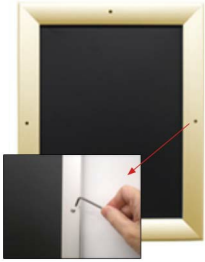

- Snap Lock Poster Frames with Security Screws + Allen Key Tool
- **Fits Posters 16x16**
- Wall Mount Poster Display Frames and Sign Holders
- Quick-Changing, **all 4 frame rails snap-open for easy poster changes**
- Front Loading Frame for posters and other signage
- Snap Frame Profile: 1 1/4" Wide
- Narrow profile offers 1" overall off the wall depth
- **Accepts 2 Printed Thicknesses: 3/8" & 1/2"**
- Viewable Area: Moulding overlaps poster insert by 3/8" all around
- **(9) Aluminum snap frame finishes available**
- **1/2" Silver Aluminum bottom frame rail is exposed from side view**

for all frame colors selected

- .040 Backing Board: Thin, durable backer board for 3/8" thick poster only
- .020 clear PETG overlay is included to protect thick poster insert (3/8" Only)
- **Allen Wrench Tool is included to help remove and secure your inserts.**
- SwingSnap poster frames can mount either **Portrait or Landscape**
- Installs Easily: Punched holes in frame allow for easy surface mounting
- Hanging hardware included

Mounted Graphic Details

3/8" Mounted Graphic Insert

All frames will include a .040 Black Backer Board
All frames will include a .020 Clear Overlay

1/2" MAX Mounted Graphic Insert

.040 Black Backer Board **NOT INCLUDED** (can not fit)
.020 Clear Overlay **NOT INCLUDED** (can not fit)

Customize your Snap Frames

- **Customize Security Screw Extra Deep Poster Snap Frames 16 x 16!**
- If you request a larger size Snap Frame FULLY ASSEMBLED,

please call for a shipping quote.

For Mounted Posters