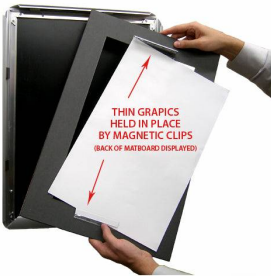

Product Details

- 24x24 Aluminum Snap Frame with 4" Matboard Border
- Poster snap frames 24 x 24 ships **fully assembled**
- Quick-Changing, all 4 frame rails snap-open for easy poster changes
- Holds 24x24 poster or sign
- Snap Frame Profile: 1 1/4" Wide
- Narrow profile offers 11/16" overall off the wall depth
- Accepts printed material up to 1/16" thick
- (9) Aluminum snap frame finishes available
- .040 Backing Board: Thin, durable backer board provides rigidity for your poster
- .020 clear PETG overlay is included to protect your poster insert
- No Tools! All four frame sides snap-open easily by hand
- SwingSnap poster frames can mount either **Portrait or Landscape**
- Installs Easily: Punched holes in frame allow for easy surface mounting
- Hanging hardware (screws) are included

- All Snap Poster Frames Shipped **ASSEMBLED**
- Designer snap-open sign frames are for **INDOOR USE ONLY**

Matboards Create Numerous Benefits

- The 4" wide Mat Border provides an upscale touch to your 24 x 24 poster insert with greater impact.
- Re-Printing of smaller size inserts will have cost savings.
- You can change your Mat Border colors anytime, and create an entire new look for your interior.

Matboard Details

- 4" Viewable Mat Border
- Matboard Overlaps Poster by 1" ALL AROUND
- (24) Beveled Matboard Colors Available
- Magnetic Clamps are placed onto the back of the Matboard

to secure your thin poster, graphic or image in place.

See Instruction Sheets ICON (above) for further details.

- Magnetic Clamps are will secure up to 1/16" insert thickness

Custom your Snap Frame

- **Call for Custom Designer SwingSnap Poster Snap Frames!**
- Any Matboard Border Size is Available
- Multiple Matboard Openings are Available
- 100+ Matboard Colors to Choose
- Powdercoat Snap Frame Finishes Available

[MATTE INSTRUCTIONS](#)

[ORDER CUSTOM MATTES](#)

Model	Insert Size	Overall Size	Viewable Area	Ships Via	Shipping Wt	How is Frame Shipped?
SSMCMAT4-2424	24" x 24"	32 1/2" x 32 1/2"	22" x 22"	FedEx	14	Assembled