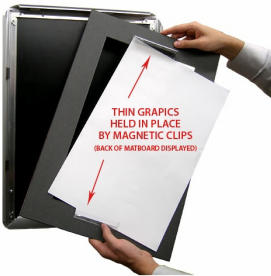

Designer Snap Frames for Posters 22x28 (3" Wide Matboard)

FOR CURRENT PRICING, VISIT THE ID # LISTED ABOVE

3" VIEWABLE
MATBOARD

Product Details

- 22x28 Aluminum Snap Frame with 3" Matboard Border
- Poster snap frames 22 x 28 ships **fully assembled**
- Quick-Changing, all 4 frame rails snap-open for easy poster changes
- Holds 22x28 poster or sign
- Snap Frame Profile: 1 1/4" Wide
- Narrow profile offers 11/16" overall off the wall depth
- Accepts printed material up to 1/16" thick
- (9) Aluminum snap frame finishes available
- .040 Backing Board: Thin, durable backer board provides rigidity for your poster
- .020 clear PETG overlay is included to protect your poster insert
- No Tools! All four frame sides snap-open easily by hand
- SwingSnap poster frames can mount either **Portrait or Landscape**
- Installs Easily: Punched holes in frame allow for easy surface mounting
- Hanging hardware (screws) are included

- All Snap Poster Frames Shipped **ASSEMBLED**
- Designer snap-open sign frames are for **INDOOR USE ONLY**

Matboards Create Numerous Benefits

- The 3" wide Mat Border provides an upscale touch to your 22 x 28 poster insert with greater impact.
- Re-Printing of smaller size inserts will have cost savings.
- You can change your Mat Border colors anytime, and create an entire new look for your interior.