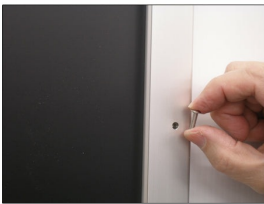

Customize your Snap Frames

- [Call to customize Security Screw Poster Snap Frames!](#)

Model	Insert Size	Overall Size	Viewable Area	Ships Via	Shipping Wt	How is Frame Shipped?
SSMCSS-2234	22" x 34"	23 3/4" x 35 3/4"	21 1/4" x 33 1/4"	UPS	9	Assembled