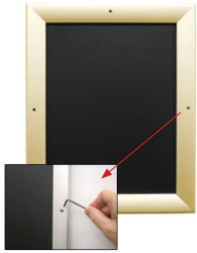

22 x 34 Poster Snap Frame SwingSnaps (with Security Screws)

FOR CURRENT PRICING, VISIT THE ID # LISTED ABOVE
FREE SHIPPING

Product Details

***ALL 4 FRAME SIDES HAVE A SECURITY SCREW PLACED INTO THE CENTER OF EACH FRAME RAIL. THESE SCREWS SECURE THE SAFETY OF YOUR POSTING AND PREVENT ANY TAMPERING.**

- 22x34 Quick-Changing, all 4 frame rails snap-open for easy poster changes
- Fits 22 x 34 Posters
- Front Loading Frame for 22x34 posters and other signage
- Snap Frame Profile: 1 1/4" Wide
- Narrow profile offers 11/16" overall off the wall depth
- Accepts printed material up to 1/16" thick
- Viewable Area: Moulding overlaps poster insert by 3/8" all around
- (9) Aluminum snap frame finishes available
- .040 Backing Board: Thin, durable backer board provides rigidity for your poster
- .020 clear PETG overlay is included to protect your poster insert
- **Allen Wrench Tool is included to help remove and secure your inserts.**
- SwingSnap poster frames can mount either Portrait or Landscape
- Installs Easily: Punched holes in frame allow for easy surface mounting
- Hanging hardware is included

- Aluminum snap-open displays are for **INDOOR** or ****OUTDOOR** use

****Make sure you laminate your insert material if going outdoors**
****Poster Snap Frames are weather resistant...not water-proof**