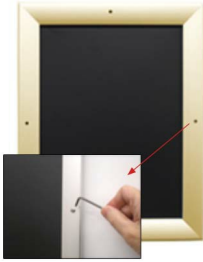

- Snap Lock Poster Frames with Security Screws + Allen Key Tool
- **Fits Posters 17x22**
- Wall Mount Poster Display Frames and Sign Holders
- Quick-Changing, **all 4 frame rails snap-open for easy poster changes**
- Front Loading Frame for posters and other signage
- Snap Frame Profile: 1 1/4" Wide
- Narrow profile offers 1" overall off the wall depth
- **Accepts 2 Printed Thicknesses: 3/8" & 1/2"**
- Viewable Area: Moulding overlaps poster insert by 3/8" all around
- **(9) Aluminum snap frame finishes available**
- **1/2" Silver Aluminum bottom frame rail is exposed from side view**

for all frame colors selected

- .040 Backing Board: Thin, durable backer board for 3/8" thick poster only
- .020 clear PETG overlay is included to protect thick poster insert (3/8" Only)
- **Allen Wrench Tool is included to help remove and secure your inserts.**
- SwingSnap poster frames can mount either **Portrait or Landscape**
- Installs Easily: Punched holes in frame allow for easy surface mounting
- Hanging hardware included

Mounted Graphic Details

3/8" Mounted Graphic Insert

All frames will include a .040 Black Backer Board
All frames will include a .020 Clear Overlay

1/2" MAX Mounted Graphic Insert

.040 Black Backer Board **NOT INCLUDED** (can not fit)
.020 Clear Overlay **NOT INCLUDED** (can not fit)

Customize your Snap Frames

- **Customize Security Screw Extra Deep Poster Snap Frames 17 x 22!**
- If you request a larger size Snap Frame FULLY ASSEMBLED,

please call for a shipping quote.

For Mounted Posters