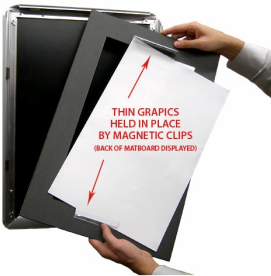

Designer Snap Frames for Posters 11x14 (3" Wide Matboard)

FOR CURRENT PRICING, VISIT THE ID # LISTED ABOVE

3" VIEWABLE
MATBOARD

Product Details

- 11x14 Aluminum Snap Frame with 3" Matboard Border
- Poster snap frames 11 x 14 ships **fully assembled**
- Quick-Changing, all 4 frame rails snap-open for easy poster changes
- Holds 11x14 poster or sign
- Snap Frame Profile: 1 1/4" Wide
- Narrow profile offers 11/16" overall off the wall depth
- Accepts printed material up to 1/16" thick
- (9) Aluminum snap frame finishes available
- .040 Backing Board: Thin, durable backer board provides rigidity for your poster
- .020 clear PETG overlay is included to protect your poster insert
- No Tools! All four frame sides snap-open easily by hand
- SwingSnap poster frames can mount either **Portrait or Landscape**
- Installs Easily: Punched holes in frame allow for easy surface mounting
- Hanging hardware (screws) are included

- All Snap Poster Frames Shipped **ASSEMBLED**
- Designer snap-open sign frames are for **INDOOR USE ONLY**

Matboards Create Numerous Benefits

- The 3" wide Mat Border provides an upscale touch to your 11 x 14 poster insert with greater impact.
- Re-Printing of smaller size inserts will have cost savings.
- You can change your Mat Border colors anytime, and create an entire new look for your interior.

Matboard Details

- 3" Viewable Mat Border
- Matboard Overlaps 11x14 Poster by 1" ALL AROUND
- (24) Beveled Matboard Colors Available
- Magnetic Clamps are placed onto the back of the Matboard

to secure your thin poster, graphic or image in place.