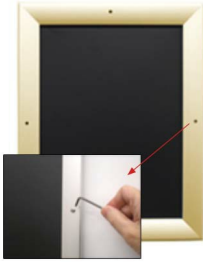

EXTRA-DEEP 14x22 Poster Snap Frames with Security Screws (for MOUNTED GRAPHICS)

FOR CURRENT PRICING, VISIT THE ID # LISTED ABOVE
FREE SHIPPING

For Mounted Posters

Product Details

***ALL 4 FRAME SIDES HAVE A SECURITY SCREW PLACED INTO THE CENTER OF EACH FRAME RAIL. THESE SCREWS SECURE THE SAFETY OF YOUR 14x22 POSTING AND PREVENT ANY TAMPERING.**

- Snap Lock Poster Frames with Security Screws + Allen Key Tool
- Fits Posters 14x22
- Wall Mount Poster Display Frames and Sign Holders
- Quick-Changing, all 4 frame rails snap-open for easy poster changes
- Front Loading Frame for posters and other signage
- Snap Frame Profile: 1 1/4" Wide
- Narrow profile offers 1" overall off the wall depth
- Accepts 2 Printed Thicknesses: 3/8" & 1/2"
- Viewable Area: Moulding overlaps poster insert by 3/8" all around
- (9) Aluminum snap frame finishes available
- 1/2" Silver Aluminum bottom frame rail is exposed from side view

for all frame colors selected

- .040 Backing Board: Thin, durable backer board for 3/8" thick poster only
- .020 clear PETG overlay is included to protect thick poster insert (3/8" Only)
- Allen Wrench Tool is included to help remove and secure your inserts
- SwingSnap poster frames can mount either Portrait or Landscape
- Installs Easily: Punched holes in frame allow for easy surface mounting
- Hanging hardware included