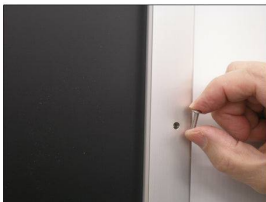

Extra Large 24x72 Snap Frames (with Security Screws)

FOR CURRENT PRICING, VISIT THE ID # LISTED ABOVE
FREE SHIPPING

Product Details

***ALL 4 FRAME SIDES HAVE A SECURITY SCREW PLACED INTO THE CENTER OF EACH FRAME RAIL. THESE SCREWS SECURE THE SAFETY OF YOUR 24x72 POSTING AND PREVENT ANY TAMPERING.**

- **Extra Large Snap Lock Frame with Security Screws and Allen Key**
- Quick-Changing, all 4 frame rails snap-open **for easy 24x72 poster changes**
- Front Loading Frame for posters and other signage
- Snap Frame Profile: 1 1/4" Wide
- Narrow profile offers 11/16" overall off the wall depth
- Accepts printed material up to 1/16" thick
- Viewable Area: Moulding overlaps poster insert by 3/8" all around
- (8) Aluminum snap frame finishes available
- .040 Backing Board: Thin, durable backer board provides rigidity for your poster
- .020 clear PETG overlay is included to protect your poster insert
- **Allen Wrench Tool is included to help remove and secure your inserts.**
- SwingSnap poster frames can mount either **Portrait or Landscape**
- Installs Easily: Punched holes in frame allow for easy surface mounting
- Mounting hardware screws included