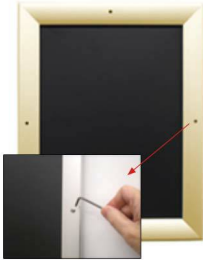

Extra Large 24x72 Snap Frames (with Security Screws)

FOR CURRENT PRICING, VISIT THE ID # LISTED ABOVE
FREE SHIPPING

Product Details

***ALL 4 FRAME SIDES HAVE A SECURITY SCREW PLACED INTO THE CENTER OF EACH FRAME RAIL. THESE SCREWS SECURE THE SAFETY OF YOUR 24x72 POSTING AND PREVENT ANY TAMPERING.**

- **Extra Large Snap Lock Frame with Security Screws and Allen Key**
- Quick-Changing, all 4 frame rails snap-open **for easy 24x72 poster changes**
- Front Loading Frame for posters and other signage
- Snap Frame Profile: 1 1/4" Wide
- Narrow profile offers 11/16" overall off the wall depth
- Accepts printed material up to 1/16" thick
- Viewable Area: Moulding overlaps poster insert by 3/8" all around
- (8) Aluminum snap frame finishes available
- .040 Backing Board: Thin, durable backer board provides rigidity for your poster
- .020 clear PETG overlay is included to protect your poster insert
- **Allen Wrench Tool is included to help remove and secure your inserts.**
- SwingSnap poster frames can mount either **Portrait or Landscape**
- Installs Easily: Punched holes in frame allow for easy surface mounting
- Mounting hardware screws included