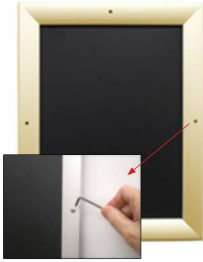

- Snap Lock Poster Frames with Security Screws + Allen Key Tool
- **Fits Posters 18x18**
- Wall Mount Poster Display Frames and Sign Holders
- Quick-Changing, **all 4 frame rails snap-open for easy poster changes**
- Front Loading Frame for posters and other signage
- Snap Frame Profile: 1 1/4" Wide
- Narrow profile offers 1" overall off the wall depth
- **Accepts 2 Printed Thicknesses: 3/8" & 1/2"**
- Viewable Area: Moulding overlaps poster insert by 3/8" all around
- **(9) Aluminum snap frame finishes available**
- **1/2" Silver Aluminum bottom frame rail is exposed from side view**

for all frame colors selected

- .040 Backing Board: Thin, durable backer board for 3/8" thick poster only
- .020 clear PETG overlay is included to protect thick poster insert (3/8" Only)
- **Allen Wrench Tool is included to help remove and secure your inserts.**
- SwingSnap poster frames can mount either **Portrait or Landscape**
- Installs Easily: Punched holes in frame allow for easy surface mounting
- Hanging hardware included

Mounted Graphic Details

3/8" Mounted Graphic Insert

All frames will include a .040 Black Backer Board
All frames will include a .020 Clear Overlay

1/2" MAX Mounted Graphic Insert

.040 Black Backer Board **NOT INCLUDED** (can not fit)
.020 Clear Overlay **NOT INCLUDED** (can not fit)

Customize your Snap Frames

- **Customize Security Screw Extra Deep Poster Snap Frames 18 x 18!**
- If you request a larger size Snap Frame FULLY ASSEMBLED,

please call for a shipping quote.

For Mounted Posters