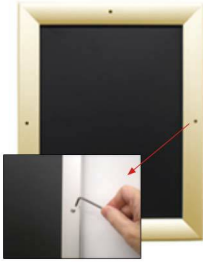

for all frame colors selected

- .040 Backing Board: Thin, durable backer board for 3/8" thick poster only
- .020 clear PETG overlay is included to protect thick poster insert (3/8" Only)
- **Allen Wrench Tool is included to help remove and secure your inserts**
- SwingSnap poster frames can mount either **Portrait or Landscape**
- Installs Easily: Punched holes in frame allow for easy surface mounting
- Hanging hardware included

- Aluminum snap-open displays are for **INDOOR** or ****OUTDOOR** use

**Make sure you laminate your insert material if going outdoors
**Poster Snap Frames are weather resistant...not water-proof

Mounted Graphic Details

3/8" Mounted Graphic Insert

All frames will include a .040 Black Backer Board

All frames will include a .020 Clear Overlay

1/2" MAX Mounted Graphic Insert

.040 Black Backer Board **NOT INCLUDED** (can not fit)

.020 Clear Overlay **NOT INCLUDED** (can not fit)

Customize your Snap Frames

- **Customize Security Screw Extra Deep Poster Snap Frames 18 x 18!**
- If you request a larger size Snap Frame FULLY ASSEMBLED,

please call for a shipping quote.