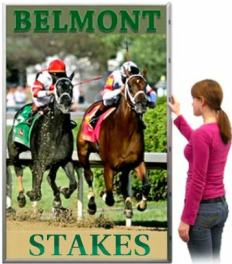

EXTRA LARGE - EXTRA DEEP 24 x 60 Sign Holder Snap Frames (1 1/4" Profile for MOUNTED GRAPHICS)

FOR CURRENT PRICING, VISIT THE ID # LISTED ABOVE
FREE SHIPPING

Product Details

- Extra Large, Extra Deep Snap Open Frame
- Hold **24x60** Size Poster, Sign or Graphic
- Thick, Mounted Printed Poster
- Wall Mount Poster Display
- Quick-Changing Frame
- All 4 frame rails snap-open for easy poster changes
- Front Loading Frame for **24x60 posters** and other signage
- Snap Frame Profile: **1 1/4" Wide**
- Narrow profile offers 1" overall off the wall depth
- **Accepts 2 Printed Mounted Thicknesses: 3/8" and 1/2"**
- Viewable Area: Moulding overlaps poster insert by 3/8" all around
- **9** Aluminum snap frame finishes available
- **1/2" Silver bottom frame rail is exposed from side view for all frame colors selected**
- **.040** Backing Board: Thin board provides rigidity if needed for **3/8" thick insert**
- **.020** clear PETG overlay is included to protect **3/8" thick poster insert**
- **No Tools! All four frame sides snap-open easily by hand**
- SwingSnap poster frames can mount either **Portrait or Landscape**
- Installs Easily: Punched holes in frame allow for easy surface mounting
- Mounting hardware (screws) are included
- **FREE SHIPPING** on Extra Deep, Extra Large Snap Poster Frames
- **Call For Custom Snap Frame Sizes: Large or Small Poster Displays**

24 x 60 Frame Size Ships UNASSEMBLED

Aluminum snap-open displays are for **INDOOR** or ****OUTDOOR** use

****Make sure you laminate your insert material if going outdoors**
****Snap Frames Sign Holders are weather resistant...not water-proof**