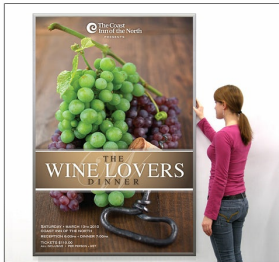

EXTRA LARGE - EXTRA DEEP 24 x 60 Sign Holder Snap Frames (1 1/4" Profile for MOUNTED GRAPHICS)

FOR CURRENT PRICING, VISIT THE ID # LISTED ABOVE
FREE SHIPPING

Product Details

- Extra Large, Extra Deep Snap Open Frame
- Hold **24x60** Size Poster, Sign or Graphic
- Thick, Mounted Printed Poster
- Wall Mount Poster Display
- Quick-Changing Frame
- All 4 frame rails snap-open for easy poster changes
- Front Loading Frame for **24x60 posters** and other signage
- Snap Frame Profile: **1 1/4" Wide**
- Narrow profile offers 1" overall off the wall depth
- **Accepts 2 Printed Mounted Thicknesses: 3/8" and 1/2"**
- Viewable Area: Moulding overlaps poster insert by 3/8" all around
- **9** Aluminum snap frame finishes available
- **1/2" Silver bottom frame rail is exposed from side view for all frame colors selected**
- **.040** Backing Board: Thin board provides rigidity if needed for **3/8" thick insert**
- **.020** clear PETG overlay is included to protect **3/8" thick poster insert**
- **No Tools! All four frame sides snap-open easily by hand**
- SwingSnap poster frames can mount either **Portrait or Landscape**
- Installs Easily: Punched holes in frame allow for easy surface mounting
- Mounting hardware (screws) are included
- **FREE SHIPPING** on Extra Deep, Extra Large Snap Poster Frames
- **Call For Custom Snap Frame Sizes: Large or Small Poster Displays**