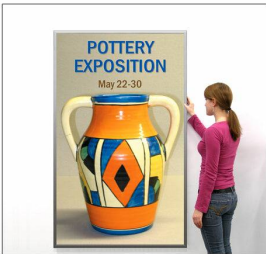

Extra Large Snap Open Frame 60x72 Front Loading Poster Snap Frames (1 1/4" Mitered Corners)

FOR CURRENT PRICING, VISIT THE ID # LISTED ABOVE
FREE SHIPPING

Product Details

- Extra Large 60x72 Poster Frame Display that Snaps Open
- Quick-Changing, all 4 frame rails snap-open for easy poster changes
- 60x72 Frame is made of aluminum
- Front Loading Frame for 60x72 posters and other signage
- Snap Frame Profile: 1 1/4" Wide
- Narrow profile offers 11/16" overall off the wall depth
- Accepts printed material up to 1/16" thick
- Viewable Area: Moulding overlaps poster insert by 3/8" all around
- (9) Aluminum snap frame finishes available.
- No Tools! All four frame sides snap-open easily by hand
- SwingSnap poster frames can mount either Portrait or Landscape
- Installs Easily: Punched holes in frame allow for easy surface mounting
- Hanging hardware (screws) included
- Call for Custom Snap Frame Sizes Large or Small

All Extra Large Snap Frame Sizes Shipped UNASSEMBLED

- Aluminum snap-open displays are for **INDOOR** or ****OUTDOOR** use

**Make sure you laminate your insert material if going outdoors
**Poster Snap Frames are weather resistant...not water-proof

Ships Unassembled

- ALL snap frame sizes are cut to size, and prepped for easy assembly
- Takes minutes to assemble, Corner Key and Mounting Hardware Included

- ALL snap frame rail sizes 73" and larger will be **CUT in HALF** and

provided with a Straight Joiner Key to connect the two snap frame rails together.

This will create a seam in your snap frame rail where 2 or more pieces on one side of your frame will flip open.

The main reason for creating the seam is to reduce shipping costs.
We will ship these chopped snap frame rails via common carrier ground service.

- We will ship any Length up to 144" in **FULL LENGTH** via Freight Carrier.