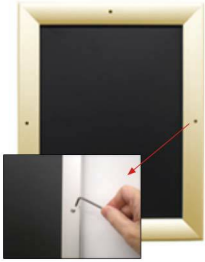

EXTRA-DEEP 11x17 Poster Snap Frames with Security Screws (for MOUNTED GRAPHICS)

FOR CURRENT PRICING, VISIT THE ID # LISTED ABOVE
FREE SHIPPING

For Mounted Posters

Product Details

***ALL 4 FRAME SIDES HAVE A SECURITY SCREW PLACED INTO THE CENTER OF EACH FRAME RAIL. THESE SCREWS SECURE THE SAFETY OF YOUR 11x17 POSTING AND PREVENT ANY TAMPERING.**

- Snap Lock Poster Frames with Security Screws + Allen Key Tool
- **Fits Posters 11x17**
- Wall Mount Poster Display Frames and Sign Holders
- Quick-Changing, **all 4 frame rails snap-open for easy poster changes**
- Front Loading Frame for posters and other signage
- Snap Frame Profile: 1 1/4" Wide
- Narrow profile offers 1" overall off the wall depth
- **Accepts 2 Printed Thicknesses: 3/8" & 1/2"**
- Viewable Area: Moulding overlaps poster insert by 3/8" all around
- **(9) Aluminum snap frame finishes available**
- **1/2" Silver Aluminum bottom frame rail is exposed from side view**

for all frame colors selected

- .040 Backing Board: Thin, durable backer board for 3/8" thick poster only
- .020 clear PETG overlay is included to protect thick poster insert (3/8" Only)
- **Allen Wrench Tool is included to help remove and secure your inserts**
- SwingSnap poster frames can mount either **Portrait or Landscape**
- Installs Easily: Punched holes in frame allow for easy surface mounting
- Hanging hardware included