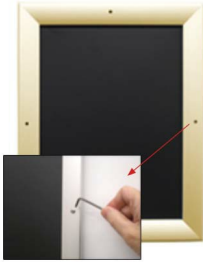

**EXTRA LARGE - EXTRA DEEP 84x96 Poster Snap Frames with Security Screws (for MOUNTED GRAPHICS)**

FOR CURRENT PRICING, VISIT THE ID # LISTED ABOVE  
FREE SHIPPING

Product Details

**\*ALL 4 FRAME SIDES HAVE A SECURITY SCREW PLACED INTO THE CENTER OF EACH FRAME RAIL. THESE SCREWS SECURE THE SAFETY OF YOUR 84 x 96 POSTING AND PREVENT ANY TAMPERING.**

- Extra Large Security Snap Frames for **84x96 Mounted Graphics**
- Quick-Changing, all 4 frame rails snap-open for easy poster changes
- Front Loading Frame for 84x96 posters and other signage
- Snap Frame Profile: 1 1/4" Wide
- **Narrow profile offers 1" overall off the wall depth**
- **Accepts 2 Printed Thicknesses: 3/8" & 1/2"**
- Viewable Area: Moulding overlaps poster insert by 3/8" all around
- **(9) Aluminum snap frame finishes available**
- **1/2" Silver bottom frame rail is exposed from side view for all frame**

colors selected

- **Allen Wrench Tool is included to remove and secure your inserts**
- SwingSnap poster frames can mount either **Portrait or Landscape**
- Installs Easily: Punched holes in frame allow for easy surface mounting
- Hanging hardware (screws) included