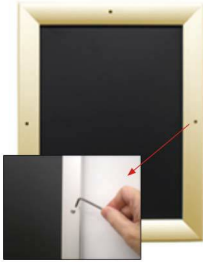

EXTRA LARGE - EXTRA DEEP 72x72 Poster Snap Frames with Security Screws (for MOUNTED GRAPHICS)

FOR CURRENT PRICING, VISIT THE ID # LISTED ABOVE
FREE SHIPPING

Product Details

***ALL 4 FRAME SIDES HAVE A SECURITY SCREW PLACED INTO THE CENTER OF EACH FRAME RAIL. THESE SCREWS SECURE THE SAFETY OF YOUR 72 x 72 POSTING AND PREVENT ANY TAMPERING.**

- Extra Large Security Snap Frames for **72x72 Mounted Graphics**
- Quick-Changing, all 4 frame rails snap-open for easy poster changes
- Front Loading Frame for 72x72 posters and other signage
- Snap Frame Profile: 1 1/4" Wide
- **Narrow profile offers 1" overall off the wall depth**
- **Accepts 2 Printed Thicknesses: 3/8" & 1/2"**
- Viewable Area: Moulding overlaps poster insert by 3/8" all around
- **(8) Aluminum snap frame finishes available**
- **1/2" Silver bottom frame rail is exposed from side view for all frame**

colors selected

- **Allen Wrench Tool is included to remove and secure your inserts**
- SwingSnap poster frames can mount either **Portrait or Landscape**
- Installs Easily: Punched holes in frame allow for easy surface mounting
- Hanging hardware (screws) included