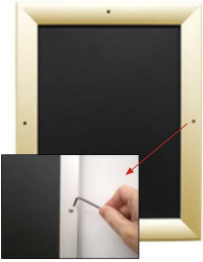

**Make sure you laminate your insert material if going outdoors
**Poster Snap Frames are weather resistant...not water-proof

Ships Unassembled

- ALL snap frame sizes are cut to size, and prepped for easy assembly
- Takes minutes to assemble, Corner Key and Mounting Hardware Included
- Backing Board is rolled up and placed into box for shipping cost savings
- Clear Overlay is rolled up and placed into box for shipping cost savings

- ALL snap frame rail sizes 85" and larger will be **CUT in HALF** and

provided with a Straight Joiner Key to connect the two snap frame rails together.

This will create a seam in your snap frame rail where 2 or more pieces on one side of your frame will flip open.

The main reason for creating the seam is to reduce shipping costs.
We will ship these chopped snap frame rails via common carrier ground service.

Each Frame Rail that is **CUT in HALF** will receive a **CENTERED** security screw

- We will ship any Length up to 144" in **FULL LENGTH** via Freight Carrier.

Please call us for your oversized snap frame dimensions to provide frame & freight costs

For Detailed Instructions on How to Assemble click on the Instruction Sheet ICON up above.

Custom Sizes & Shipping Options Available

- **Call to Customize Extra Large Security with Screw Snap Frames 48x84!**
- If you request a Snap Frame to be FULLY ASSEMBLED,

please call for a shipping quote.

- Call us to quote out snap frames sizes up to 144" x 144" (12 FEET x 12 FEET)