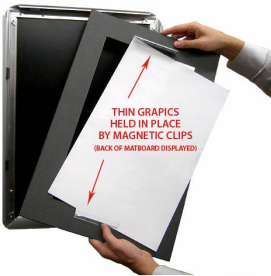

## Designer Snap Frames for Posters 16x24 (3" Wide Matboard)

FOR CURRENT PRICING, VISIT THE ID # LISTED ABOVE

3" VIEWABLE  
MATBOARD

### Product Details

- 16x24 Aluminum Snap Frame with 3" Matboard Border
- Poster snap frames 16 x 24 ships **fully assembled**
- Quick-Changing, all 4 frame rails snap-open for easy poster changes
- Holds 16x24 poster or sign
- Snap Frame Profile: 1 1/4" Wide
- Narrow profile offers 11/16" overall off the wall depth
- Accepts printed material up to 1/16" thick
- (9) Aluminum snap frame finishes available
- .040 Backing Board: Thin, durable backer board provides rigidity for your poster
- .020 clear PETG overlay is included to protect your poster insert
- No Tools! All four frame sides snap-open easily by hand
- SwingSnap poster frames can mount either **Portrait or Landscape**
- Installs Easily: Punched holes in frame allow for easy surface mounting
- Hanging hardware (screws) are included

- All Snap Poster Frames Shipped **ASSEMBLED**
- Designer snap-open sign frames are for **INDOOR USE ONLY**