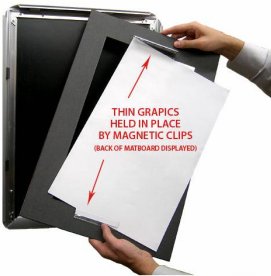

Designer Snap Frames for Posters 16x24 (3" Wide Matboard)

FOR CURRENT PRICING, VISIT THE ID # LISTED ABOVE

3" VIEWABLE
MATBOARD

Product Details

- 16x24 Aluminum Snap Frame with 3" Matboard Border
- Poster snap frames 16 x 24 ships **fully assembled**
- Quick-Changing, all 4 frame rails snap-open for easy poster changes
- Holds 16x24 poster or sign
- Snap Frame Profile: 1 1/4" Wide
- Narrow profile offers 11/16" overall off the wall depth
- Accepts printed material up to 1/16" thick
- (9) Aluminum snap frame finishes available
- .040 Backing Board: Thin, durable backer board provides rigidity for your poster
- .020 clear PETG overlay is included to protect your poster insert
- No Tools! All four frame sides snap-open easily by hand
- SwingSnap poster frames can mount either **Portrait or Landscape**
- Installs Easily: Punched holes in frame allow for easy surface mounting
- Hanging hardware (screws) are included

- All Snap Poster Frames Shipped **ASSEMBLED**
- Designer snap-open sign frames are for **INDOOR USE ONLY**

Matboards Create Numerous Benefits

- The 3" wide Mat Border provides an upscale touch to your 16 x 24 poster insert with greater impact.
- Re-Printing of smaller size inserts will have cost savings.
- You can change your Mat Border colors anytime, and create an entire new look for your interior.

Matboard Details

- 3" Viewable Mat Border
- Matboard Overlaps 16x24 Poster by 1" ALL AROUND
- (24) Beveled Matboard Colors Available
- Magnetic Clamps are placed onto the back of the Matboard

to secure your thin poster, graphic or image in place.