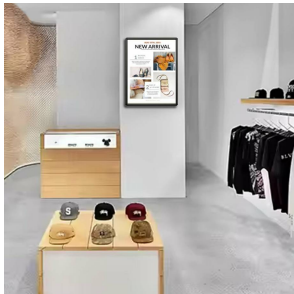

SwingSnaps Poster Snap Frames 20x24 (1" Wide with Radius Corners)

FOR CURRENT PRICING, VISIT THE ID # LISTED ABOVE
FREE SHIPPING

Product Details

- 20x24 Quick-Changing, all 4 frame rails snap-open for easy poster changes
- Fits posters 20 x 24
- Front Loading 20x24 Frame for posters and other signage
- Snap Frame Profile: 1" Wide
- Narrow profile offers .43" overall off the wall depth
- Accepts printed material up to 1/16" thick
- Viewable Area: Moulding overlaps poster insert by 3/8" all around
- (2) Aluminum snap frame finishes available: Satin Silver and Sain Black
- .040 Backing Board: Thin, durable backer board provides rigidity for your poster
- .020 clear PETG overlay is included to protect your poster insert
- No Tools! All four frame sides snap-open easily by hand
- SwingSnap poster frames can mount either **Portrait or Landscape**
- Installs Easily: Punched holes in frame allow for easy surface mounting
- Hanging hardware is included

• Frames Shipped FULLY ASSEMBLED

- Aluminum snap-open displays are for **INDOOR** or ****OUTDOOR** use

**Make sure you laminate your insert material if going outdoors
**Poster Snap Frames are weather resistant...not water-proof

Ceiling Mount Options

- **Common Applications:** Displaying "suspended" advertisements or menu's in

front of windows or behind a counter or cash wrap is a great way to grab someone's attention and drive traffic and sales to your place of business.

- We offer the option of installing "D" Rings onto the Snap Frame.

This allows you the option of suspending your frame from the ceiling. Both the short side and long side will have "D" Rings installed, giving you the option to hang and display your snap frame in Portrait or Landscape orientation.