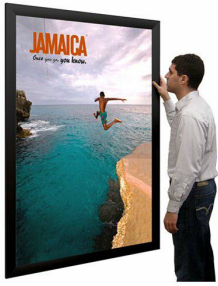

Extra Large 60x60 Poster Snap Frame - Fast Change Bold 2 1/2" Wide Edge Aluminum Snap Open Frame Profile - Four Finishes

FOR CURRENT PRICING, VISIT THE ID # LISTED ABOVE
FREE SHIPPING

Product Details

- 60x60 Extra Large Poster Snap Frame
- Bold Wide-Edge Metal Profile
- Holds Square 60 x 60 Poster Size
- Quick-Changing, All 4 Frame Rails Snap-Open
- Front Loading Frame for 60x60 Posters and Other Signage
- Aluminum Snap Frame Profile
- Narrow profile offers 11/16" overall off-the-wall depth
- Accepts printed material up to **1/16" thick**
- Viewable Area: Moulding overlaps poster insert by 1/2" all around
- (3) Aluminum snap frame finishes
- (1) Cherry wood simulated snap frame finish (faux wood wrap)
- **No Tools!** All four frame sides snap-open easily by hand
- Installs Easily: Punched holes in frame for easy surface mounting
- Hanging hardware included

SATIN SILVER

Wide Edge Large Snap Frame 60x96 Ships UNASSEMBLED

- Aluminum snap-open displays are for INDOOR or **OUTDOOR use

****Be sure to laminate your insert material if going outdoors**
****Poster Snap Frames are weather resistant. Not waterproof**

Ceiling Mount Options

- **Common Applications:** Displaying "suspended" advertisements or menu's in front of windows or behind a counter or cash wrap is a great way to grab someone's attention and drive traffic and sales to your place of business.

- We offer the option of installing "D" Rings onto the Snap Frame.

This allows you the option of suspending your frame from the ceiling.

Both the short side and long side will have "D" Rings installed, giving you the option to hang and display your snap frame in Portrait or Landscape orientation.