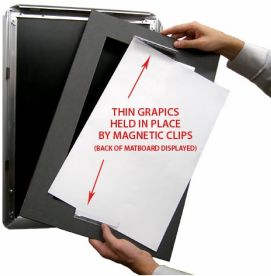

## Designer Snap Frames for Posters 27x40 (4" Wide Matboard)

FOR CURRENT PRICING, VISIT THE ID # LISTED ABOVE

4" VIEWABLE  
MATBOARD

### Product Details

- 27x40 Aluminum Snap Frame with 4" Matboard Border
- Poster snap frames 27 x 40 ships **fully assembled**
- Quick-Changing, all frame rails snap-open for easy poster changes
- Holds 27x40 poster or sign
- Snap Frame Profile: 1 1/4" Wide
- Narrow profile offers 11/16" overall off the wall depth
- Accepts printed material up to 1/16" thick
- (9) Aluminum snap frame finishes available
- .040 Backing Board: Thin, durable backer board provides rigidity for your poster
- .020 clear PETG overlay is included to protect your poster insert
- No Tools! All four frame sides snap-open easily by hand
- SwingSnap poster frames can mount either **Portrait or Landscape**
- Installs Easily: Punched holes in frame allow for easy surface mounting
- Hanging hardware (screws) are included

- All Snap Poster Frames Shipped **ASSEMBLED**
- Designer snap-open sign frames are for **INDOOR USE ONLY**