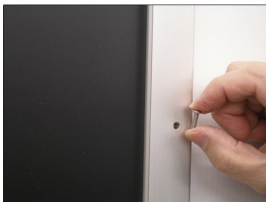

Extra Large 42x42 Snap Frames (with Security Screws)

FOR CURRENT PRICING, VISIT THE ID # LISTED ABOVE
FREE SHIPPING

Product Details

*ALL 4 FRAME SIDES HAVE A SECURITY SCREW PLACED INTO THE CENTER OF EACH FRAME RAIL. THESE SCREWS SECURE THE SAFETY OF YOUR 42x42 POSTING AND PREVENT ANY TAMPERING.

- Extra Large Snap Lock Frame with Security Screws and Allen Key
- Quick-Changing, all 4 frame rails snap-open for easy 42x42 poster changes
- Front Loading Frame for posters and other signage
- Snap Frame Profile: 1 1/4" Wide
- Narrow profile offers 11/16" overall off the wall depth
- Accepts printed material up to 1/16" thick
- Viewable Area: Moulding overlaps poster insert by 3/8" all around
- (9) Aluminum snap frame finishes available
- .040 Backing Board: Thin, durable backer board provides rigidity for your poster
- .020 clear PETG overlay is included to protect your poster insert
- **Allen Wrench Tool is included to help remove and secure your inserts.**
- SwingSnap poster frames can mount either [Portrait or Landscape](#)
- Installs Easily: Punched holes in frame allow for easy surface mounting
- Mounting hardware screws included

Extra Large Snap Frame 42x42 Ship UNASSEMBLED

- Aluminum snap-open displays are for **INDOOR** or ****OUTDOOR** use

**Make sure you laminate your insert material if going outdoors
**Poster Snap Frames are weather resistant...not water-proof

Ships Unassembled

- ALL snap frame sizes are cut to size, and prepped for easy assembly
- Takes minutes to assemble, Corner Key and Mounting Hardware Included
- Backing Board is rolled up and placed into box for shipping cost savings
- Clear Overlay is rolled up and placed into box for shipping cost savings

.....

- ALL snap frame rail sizes 85" and larger will be **CUT in HALF** and