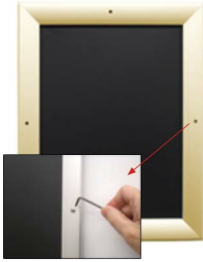

Extra Large 42x42 Snap Frames (with Security Screws)

FOR CURRENT PRICING, VISIT THE ID # LISTED ABOVE
FREE SHIPPING

Product Details

***ALL 4 FRAME SIDES HAVE A SECURITY SCREW PLACED INTO THE CENTER OF EACH FRAME RAIL. THESE SCREWS SECURE THE SAFETY OF YOUR 42x42 POSTING AND PREVENT ANY TAMPERING.**

- Extra Large Snap Lock Frame with Security Screws and Allen Key
- Quick-Changing, all 4 frame rails snap-open for easy 42x42 poster changes
- Front Loading Frame for posters and other signage
- Snap Frame Profile: 1 1/4" Wide
- Narrow profile offers 11/16" overall off the wall depth
- Accepts printed material up to 1/16" thick
- Viewable Area: Moulding overlaps poster insert by 3/8" all around
- (9) Aluminum snap frame finishes available
- .040 Backing Board: Thin, durable backer board provides rigidity for your poster
- .020 clear PETG overlay is included to protect your poster insert
- **Allen Wrench Tool is included to help remove and secure your inserts.**
- SwingSnap poster frames can mount either [Portrait or Landscape](#)
- Installs Easily: Punched holes in frame allow for easy surface mounting
- Mounting hardware screws included

Extra Large Snap Frame 42x42 Ship UNASSEMBLED

- Aluminum snap-open displays are for **INDOOR** or ****OUTDOOR** use

**Make sure you laminate your insert material if going outdoors
**Poster Snap Frames are weather resistant...not water-proof