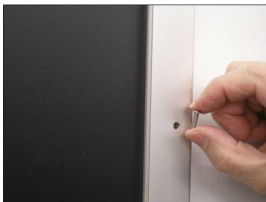

Extra Large 48x72 Snap Frames (with Security Screws)

FOR CURRENT PRICING, VISIT THE ID # LISTED ABOVE
FREE SHIPPING

Product Details

***ALL 4 FRAME SIDES HAVE A SECURITY SCREW PLACED INTO THE CENTER OF EACH FRAME RAIL. THESE SCREWS SECURE THE SAFETY OF YOUR 48x72 POSTING AND PREVENT ANY TAMPERING.**

- **Extra Large Snap Lock Frame with Security Screws and Allen Key**
- Quick-Changing, all 4 frame rails snap-open **for easy 48x72 poster changes**
- Front Loading Frame for posters and other signage
- Snap Frame Profile: 1 1/4" Wide
- Narrow profile offers 11/16" overall off the wall depth
- Accepts printed material up to 1/16" thick
- Viewable Area: Moulding overlaps poster insert by 3/8" all around
- (8) Aluminum snap frame finishes available
- .040 Backing Board: Thin, durable backer board provides rigidity for your poster
- .020 clear PETG overlay is included to protect your poster insert
- **Allen Wrench Tool is included to help remove and secure your inserts.**
- SwingSnap poster frames can mount either **Portrait or Landscape**
- Installs Easily: Punched holes in frame allow for easy surface mounting
- Mounting hardware screws included