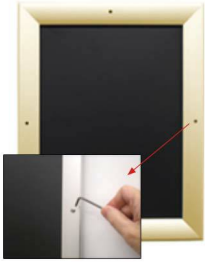

Extra Large 48x72 Snap Frames (with Security Screws)

FOR CURRENT PRICING, VISIT THE ID # LISTED ABOVE
FREE SHIPPING

Product Details

***ALL 4 FRAME SIDES HAVE A SECURITY SCREW PLACED INTO THE CENTER OF EACH FRAME RAIL. THESE SCREWS SECURE THE SAFETY OF YOUR 48x72 POSTING AND PREVENT ANY TAMPERING.**

- **Extra Large Snap Lock Frame with Security Screws and Allen Key**
- Quick-Changing, all 4 frame rails snap-open **for easy 48x72 poster changes**
- Front Loading Frame for posters and other signage
- Snap Frame Profile: 1 1/4" Wide
- Narrow profile offers 11/16" overall off the wall depth
- Accepts printed material up to 1/16" thick
- Viewable Area: Moulding overlaps poster insert by 3/8" all around
- (8) Aluminum snap frame finishes available
- .040 Backing Board: Thin, durable backer board provides rigidity for your poster
- .020 clear PETG overlay is included to protect your poster insert
- **Allen Wrench Tool is included to help remove and secure your inserts.**
- SwingSnap poster frames can mount either **Portrait or Landscape**
- Installs Easily: Punched holes in frame allow for easy surface mounting
- Mounting hardware screws included