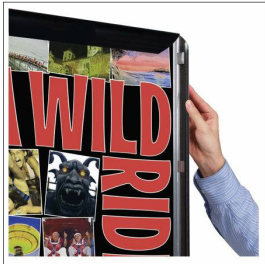

## SwingSnaps 8.5 x 11 Poster Snap Frames (1 5/8" Wide Profile)

FOR CURRENT PRICING, VISIT THE ID # LISTED ABOVE  
FREE SHIPPING

### Product Details

- 8.5x11 Poster Snap Open Frame
- Features 1 5/8" Wide Display Frame
- Wall Mount, Quick-Changing Frame
- The 4 frame rails snap-open for easy poster changes
- Also known as Clip Poster Frame
- Frame Holds 8.5x11 Signs, Graphics or Posters
- Front Loading Frame for 8.5x11 posters and other signage
- Snap Frame Profile: 1 5/8" Wide
- Narrow profile offers 11/16" overall off the wall depth
- Accepts printed material up to 1/16" thick
- Viewable Area: Moulding overlaps poster insert by 3/4" all around
- 2 Aluminum snap frame finishes available
- .040 Backing Board: Thin, durable backer board provides rigidity for your poster
- .020 clear PETG overlay is included to protect your poster insert
- **No Tools!** All four frame sides snap-open easily by hand
- SwingSnap poster frames can mount either **Portrait or Landscape**
- Installs Easily: Punched holes in frame allow for easy surface mounting
- Mounting Hardware ( Wall Anchors + Screws) Included
- Call for Custom Snap Frame Sizes Large and Small

### Ceiling Mount Options

• **Common Applications:** Displaying "suspended" advertisements or menus in front of windows or behind a counter or cash wrap is a great way to grab someone's attention and drive traffic and sales to your place of business.