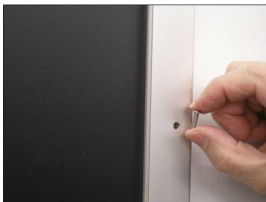

Extra Large 36x72 Snap Frames (with Security Screws)

FOR CURRENT PRICING, VISIT THE ID # LISTED ABOVE
FREE SHIPPING

Product Details

***ALL 4 FRAME SIDES HAVE A SECURITY SCREW PLACED INTO THE CENTER OF EACH FRAME RAIL. THESE SCREWS SECURE THE SAFETY OF YOUR 36x72 POSTING AND PREVENT ANY TAMPERING.**

- **Extra Large Snap Lock Frame with Security Screws and Allen Key**
- Quick-Changing, all 4 frame rails snap-open **for easy 36x72 poster changes**
- Front Loading Frame for posters and other signage
- Snap Frame Profile: 1 1/4" Wide
- Narrow profile offers 11/16" overall off the wall depth
- Accepts printed material up to 1/16" thick
- Viewable Area: Moulding overlaps poster insert by 3/8" all around
- (8) Aluminum snap frame finishes available
- .040 Backing Board: Thin, durable backer board provides rigidity for your poster
- .020 clear PETG overlay is included to protect your poster insert
- **Allen Wrench Tool is included to help remove and secure your inserts.**
- SwingSnap poster frames can mount either **Portrait or Landscape**
- Installs Easily: Punched holes in frame allow for easy surface mounting
- Mounting hardware screws included