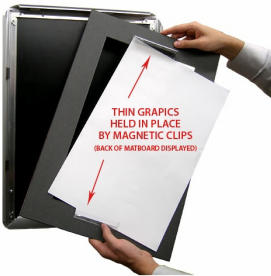

Designer Snap Frames for Posters 27x39 (3" Wide Matboard)

FOR CURRENT PRICING, VISIT THE ID # LISTED ABOVE

3" VIEWABLE
MATBOARD

Product Details

- 27x39 Aluminum Snap Frame with 3" Matboard Border
- Poster snap frames 27 x 39 ships **fully assembled**
- Quick-Changing, all 4 frame rails snap-open for easy poster changes
- Holds 27x39 poster or sign
- Snap Frame Profile: 1 1/4" Wide
- Narrow profile offers 11/16" overall off the wall depth
- Accepts printed material up to 1/16" thick
- (9) Aluminum snap frame finishes available
- .040 Backing Board: Thin, durable backer board provides rigidity for your poster
- .020 clear PETG overlay is included to protect your poster insert
- No Tools! All four frame sides snap-open easily by hand
- SwingSnap poster frames can mount either **Portrait or Landscape**
- Installs Easily: Punched holes in frame allow for easy surface mounting
- Hanging hardware (screws) are included

- All Snap Poster Frames Shipped **ASSEMBLED**
- Designer snap-open sign frames are for **INDOOR USE ONLY**

Matboards Create Numerous Benefits

- The 3" wide Mat Border provides an upscale touch to your 27 x 39 poster insert with greater impact.
- Re-Printing of smaller size inserts will have cost savings.
- You can change your Mat Border colors anytime, and create an entire new look for your interior.