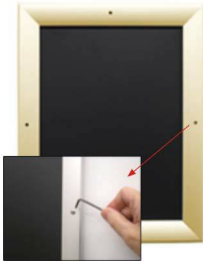

EXTRA-DEEP 16x24 Poster Snap Frames with Security Screws for Mounted Graphics on 3/8" and 1/2" Thick Boards

FOR CURRENT PRICING, VISIT THE ID # LISTED ABOVE
FREE SHIPPING

For Mounted Posters

Product Details

***ALL 4 FRAME SIDES HAVE A SECURITY SCREW PLACED INTO THE CENTER OF EACH FRAME RAIL. THESE SCREWS SECURE THE SAFETY OF YOUR 16x24 POSTING AND PREVENT ANY TAMPERING.**

- Snap Lock Poster Frames with Security Screws + Allen Key Tool
- **Fits Posters 16x24**
- Wall Mount Poster Display Frames and Sign Holders
- Quick-Changing, **all 4 frame rails snap-open for easy poster changes**
- Front Loading Frame for posters and other signage
- Snap Frame Profile: 1 1/4" Wide
- Narrow profile offers 1" overall off the wall depth
- **Accepts 2 Printed Thicknesses: 3/8" & 1/2"**
- Viewable Area: Moulding overlaps poster insert by 3/8" all around
- **(9) Aluminum snap frame finishes available**
- **1/2" Silver Aluminum bottom frame rail is exposed from side view**

for all frame colors selected

- .040 Backing Board: Thin, durable backer board for 3/8" thick poster only
- .020 clear PETG overlay is included to protect thick poster insert (3/8" Only)
- **Allen Wrench Tool is included to help remove and secure your inserts.**
- SwingSnap poster frames can mount either **Portrait or Landscape**
- Installs Easily: Punched holes in frame allow for easy surface mounting
- Hanging hardware included