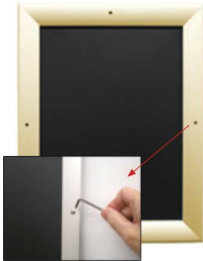

- Snap Lock Poster Frames with Security Screws + Allen Key Tool
- **Fits Posters 16x24**
- Wall Mount Poster Display Frames and Sign Holders
- Quick-Changing, **all 4 frame rails snap-open for easy poster changes**
- Front Loading Frame for posters and other signage
- Snap Frame Profile: 1 1/4" Wide
- Narrow profile offers 1" overall off the wall depth
- **Accepts 2 Printed Thicknesses: 3/8" & 1/2"**
- Viewable Area: Moulding overlaps poster insert by 3/8" all around
- **(9) Aluminum snap frame finishes available**
- **1/2" Silver Aluminum bottom frame rail is exposed from side view**

for all frame colors selected

- .040 Backing Board: Thin, durable backer board for 3/8" thick poster only
- .020 clear PETG overlay is included to protect thick poster insert (3/8" Only)
- **Allen Wrench Tool is included to help remove and secure your inserts.**
- SwingSnap poster frames can mount either **Portrait or Landscape**
- Installs Easily: Punched holes in frame allow for easy surface mounting
- Hanging hardware included

Mounted Graphic Details

3/8" Mounted Graphic Insert

All frames will include a .040 Black Backer Board
All frames will include a .020 Clear Overlay

1/2" MAX Mounted Graphic Insert

.040 Black Backer Board **NOT INCLUDED** (can not fit)
.020 Clear Overlay **NOT INCLUDED** (can not fit)

Customize your Snap Frames

- **Customize Security Screw Extra Deep Poster Snap Frames 16 x 24!**
- If you request a larger size Snap Frame FULLY ASSEMBLED,

please call for a shipping quote.

For Mounted Posters