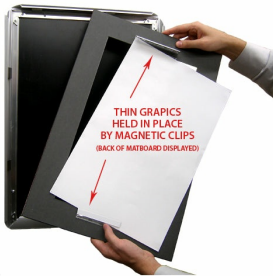

## Designer Snap Frames for Posters 22x34 (4" Wide Matboard)

FOR CURRENT PRICING, VISIT THE ID # LISTED ABOVE

4" VIEWABLE  
MATBOARD

### Product Details

- 22x34 Aluminum Snap Frame with 4" Matboard Border
- Poster snap frames 22 x 34 ships **fully assembled**
- Quick-Changing, all 4 frame rails snap-open for easy poster changes
- Holds 22x34 poster or sign
- Snap Frame Profile: 1 1/4" Wide
- Narrow profile offers 11/16" overall off the wall depth
- Accepts printed material up to 1/16" thick
- (9) Aluminum snap frame finishes available
- .040 Backing Board: Thin, durable backer board provides rigidity for your poster
- .020 clear PETG overlay is included to protect your poster insert
- No Tools! All four frame sides snap-open easily by hand
- SwingSnap poster frames can mount either **Portrait or Landscape**
- Installs Easily: Punched holes in frame allow for easy surface mounting
- Hanging hardware (screws) are included

- All Snap Poster Frames Shipped **ASSEMBLED**
- Designer snap-open sign frames are for **INDOOR USE ONLY**