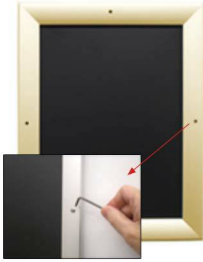

## EXTRA-DEEP 22x34 Poster Snap Frames with Security Screws (for MOUNTED GRAPHICS)

FOR CURRENT PRICING, VISIT THE ID # LISTED ABOVE  
FREE SHIPPING

### Product Details

**\*ALL 4 FRAME SIDES HAVE A SECURITY SCREW PLACED INTO THE CENTER OF EACH FRAME RAIL. THESE SCREWS SECURE THE SAFETY OF YOUR 22x34 POSTING AND PREVENT ANY TAMPERING.**

- Snap Lock Poster Frames with Security Screws + Allen Key Tool
- Fits Posters 22x34
- Wall Mount Poster Display Frames and Sign Holders
- Quick-Changing, all 4 frame rails snap-open for easy poster changes
- Front Loading Frame for posters and other signage
- Snap Frame Profile: 1 1/4" Wide
- Narrow profile offers 1" overall off the wall depth
- Accepts 2 Printed Thicknesses: 3/8" & 1/2"
- Viewable Area: Moulding overlaps poster insert by 3/8" all around
- (8) Aluminum snap frame finishes available
- 1/2" Silver Aluminum bottom frame rail is exposed from side view

for all frame colors selected

- .040 Backing Board: Thin, durable backer board for 3/8" thick poster only
- .020 clear PETG overlay is included to protect thick poster insert (3/8" Only)
- Allen Wrench Tool is included to help remove and secure your inserts
- SwingSnap poster frames can mount either Portrait or Landscape
- Installs Easily: Punched holes in frame allow for easy surface mounting
- Hanging hardware included