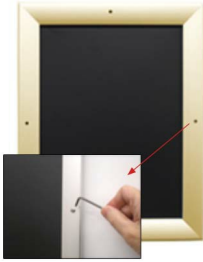

- Snap Lock Poster Frames with Security Screws + Allen Key Tool
- **Fits Posters 11x14**
- Wall Mount Poster Display Frames and Sign Holders
- Quick-Changing, **all 4 frame rails snap-open for easy poster changes**
- Front Loading Frame for posters and other signage
- Snap Frame Profile: 1 1/4" Wide
- Narrow profile offers 1" overall off the wall depth
- **Accepts 2 Printed Thicknesses: 3/8" & 1/2"**
- Viewable Area: Moulding overlaps poster insert by 3/8" all around
- **(9) Aluminum snap frame finishes available**
- **1/2" Silver Aluminum bottom frame rail is exposed from side view**

for all frame colors selected

- .040 Backing Board: Thin, durable backer board for 3/8" thick poster only
- .020 clear PETG overlay is included to protect thick poster insert (3/8" Only)
- **Allen Wrench Tool is included to help remove and secure your inserts.**
- SwingSnap poster frames can mount either **Portrait or Landscape**
- Installs Easily: Punched holes in frame allow for easy surface mounting
- Hanging hardware included

Mounted Graphic Details

3/8" Mounted Graphic Insert

All frames will include a .040 Black Backer Board
All frames will include a .020 Clear Overlay

1/2" MAX Mounted Graphic Insert

.040 Black Backer Board **NOT INCLUDED** (can not fit)
.020 Clear Overlay **NOT INCLUDED** (can not fit)

Customize your Snap Frames

- **Customize Security Screw Extra Deep Poster Snap Frames 11 x 14!**
- If you request a larger size Snap Frame FULLY ASSEMBLED,

please call for a shipping quote.

For Mounted Posters