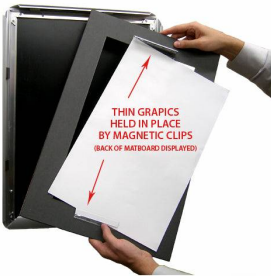

## Designer Snap Frames for Posters 20x28 (3" Wide Matboard)

FOR CURRENT PRICING, VISIT THE ID # LISTED ABOVE

3" VIEWABLE  
MATBOARD

### Product Details

- 20x28 Aluminum Snap Frame with 3" Matboard Border
- Poster snap frames 20 x 28 ships **fully assembled**
- Quick-Changing, all 4 frame rails snap-open for easy poster changes
- Holds 20x28 poster or sign
- Snap Frame Profile: 1 1/4" Wide
- Narrow profile offers 11/16" overall off the wall depth
- Accepts printed material up to 1/16" thick
- (8) Aluminum snap frame finishes available
- .040 Backing Board: Thin, durable backer board provides rigidity for your poster
- .020 clear PETG overlay is included to protect your poster insert
- No Tools! All four frame sides snap-open easily by hand
- SwingSnap poster frames can mount either **Portrait or Landscape**
- Installs Easily: Punched holes in frame allow for easy surface mounting
- Hanging hardware (screws) are included

- All Snap Poster Frames Shipped **ASSEMBLED**
- Designer snap-open sign frames are for **INDOOR USE ONLY**